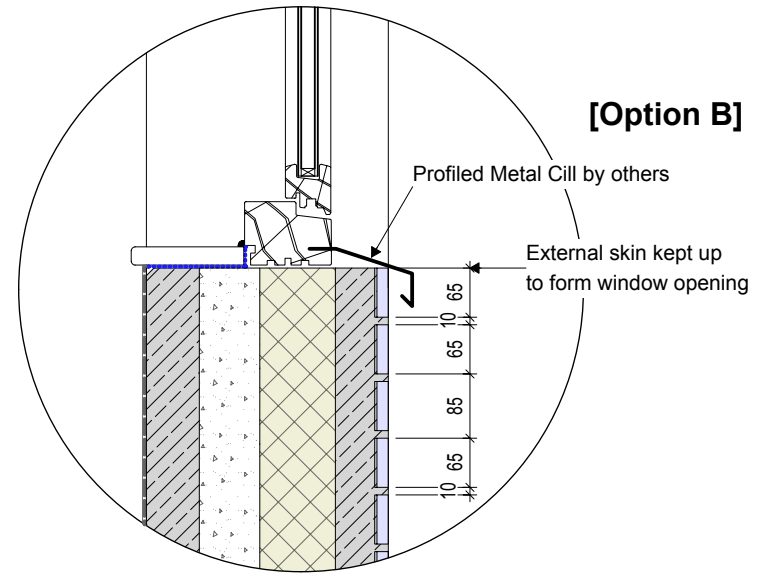

BW103 - Brick Slips @ window Head & Cill

H/W = 210 / 297 (0.06m²)

 KEEGAN PRECAST PRECAST TWIN WALL & FLOOR PRODUCTS		Trammon, Rathmolyon, Co. Meath IRL Tel: +353 (0)46 95 55116 UK Tel: +44 (0)131 516 7507 +44 (0)203 432 4901 Email: info@keeganprecast.com	
		Type:	Typical Precast Twin Wall Details
Detail:	BW103 - Brick Slips @ window Head & Cill		
Drawn by: JOB	Date: 18/05/2017	Scale: 1:10	