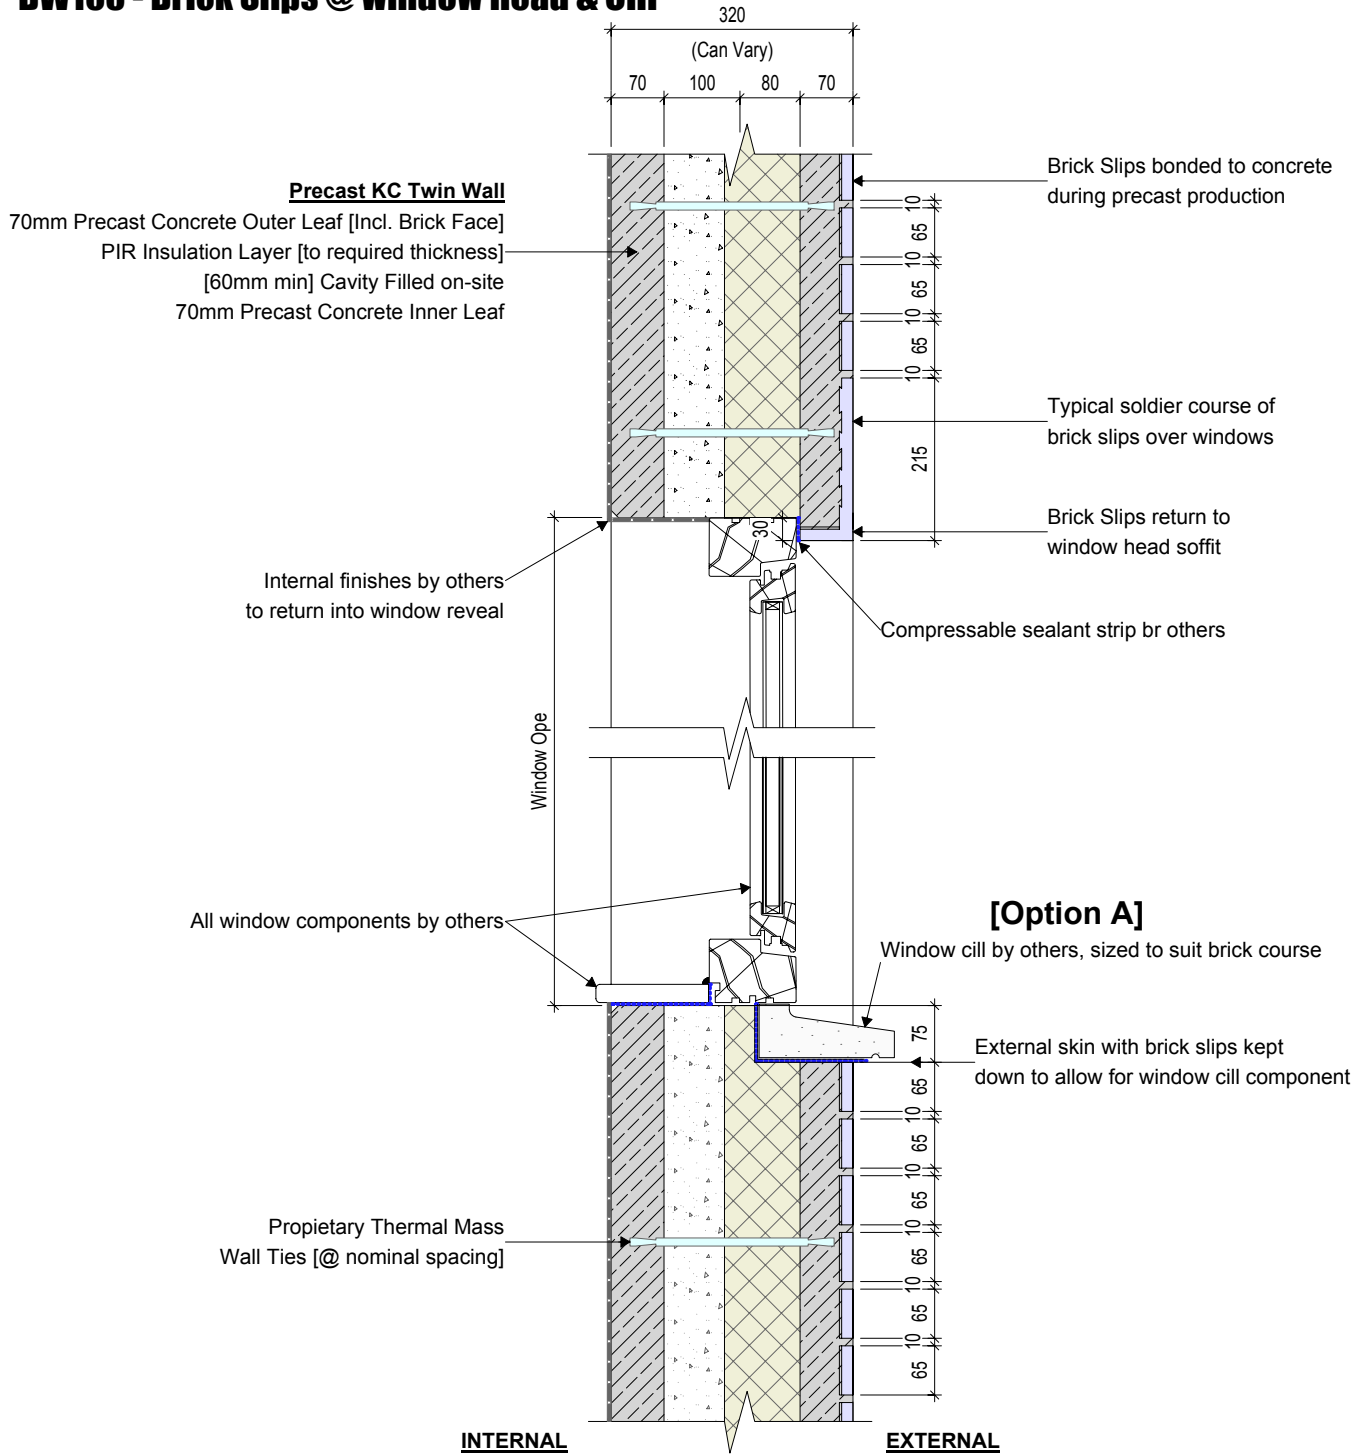

BW103 - Brick Slips @ window Head & Cill

H/W = 210 / 297 (0.06m²)

 KEEGAN PRECAST PRECAST TWIN WALL & FLOOR PRODUCTS		Trammon, Rathmolyon, Co. Meath IRL Tel: +353 (0)46 95 55116 UK Tel: +44 (0)131 516 7507 +44 (0)203 432 4901 Email: info@keeganprecast.com	
		Type:	Typical Precast Twin Wall Details
Detail:	BW103 - Brick Slips @ window Head & Cill		
Drawn by: JOB	Date: 18/05/2017	Scale: 1:10	