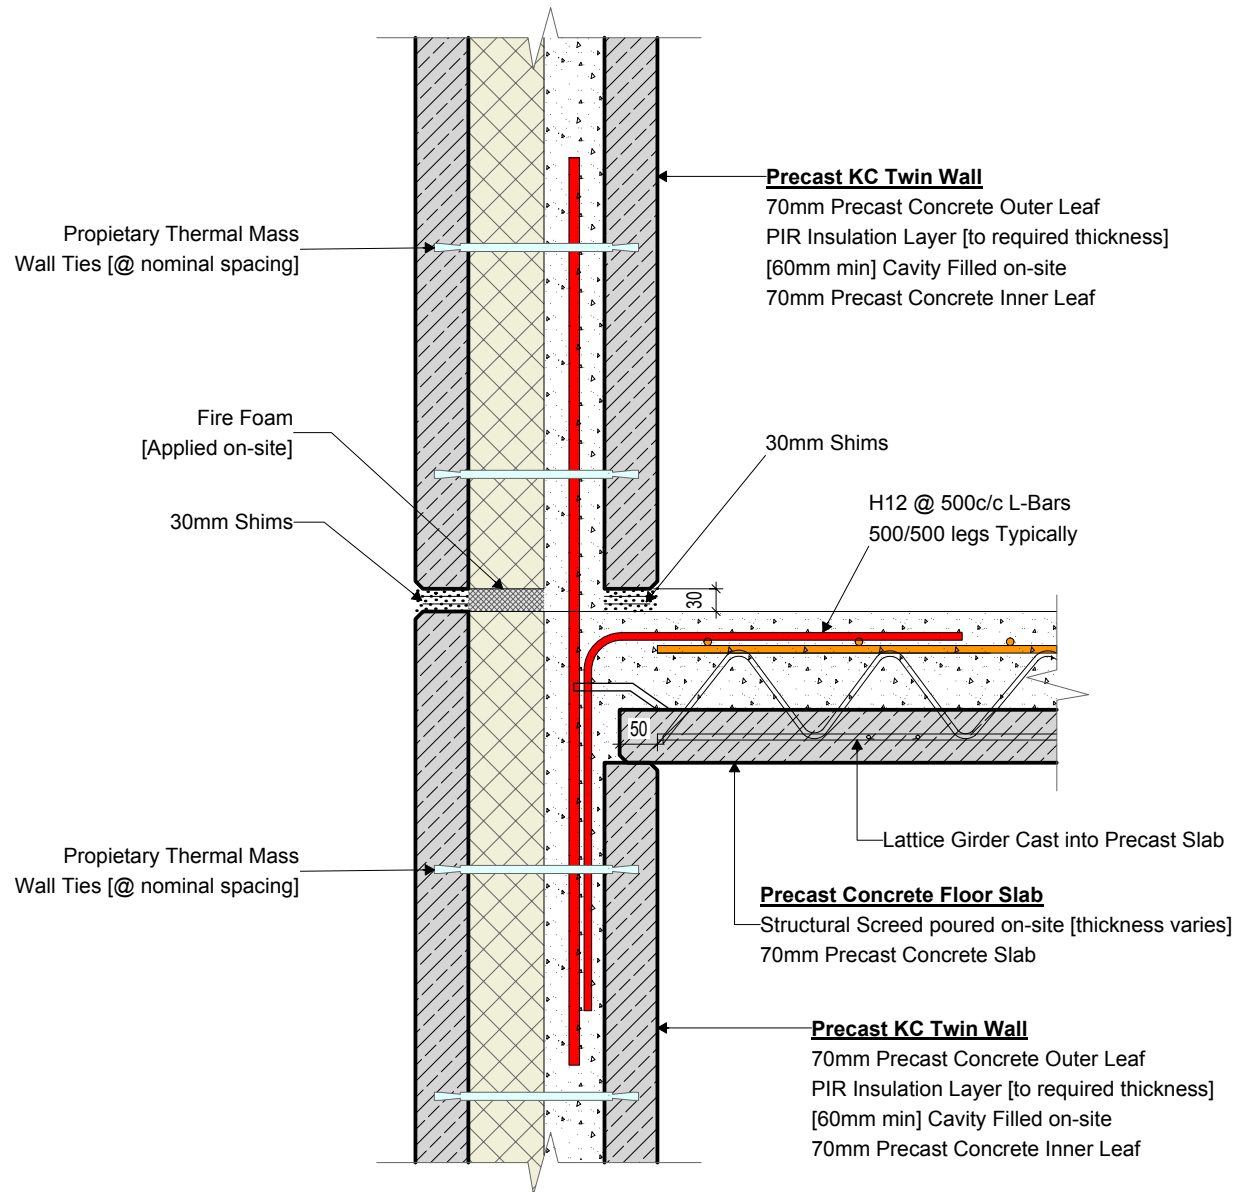

KC206 - Vertical Wall to Wall Detail

 KEEGAN PRECAST PRECAST TWIN WALL & FLOOR PRODUCTS	Trammon, Rathmolyon, Co. Meath IRL Tel: +353 (0)46 95 55116 UK Tel: +44 (0)131 516 7507 +44 (0)203 432 4901 Email: info@keeganprecast.com	
	Type: Typical Precast KC Wall Details	Detail: KC206 - Vertical Wall to Wall Detail
Drawn by: MT	Date: 30/01/2017	Scale: 1:10

H/W = 210 / 297 (0.06m²)