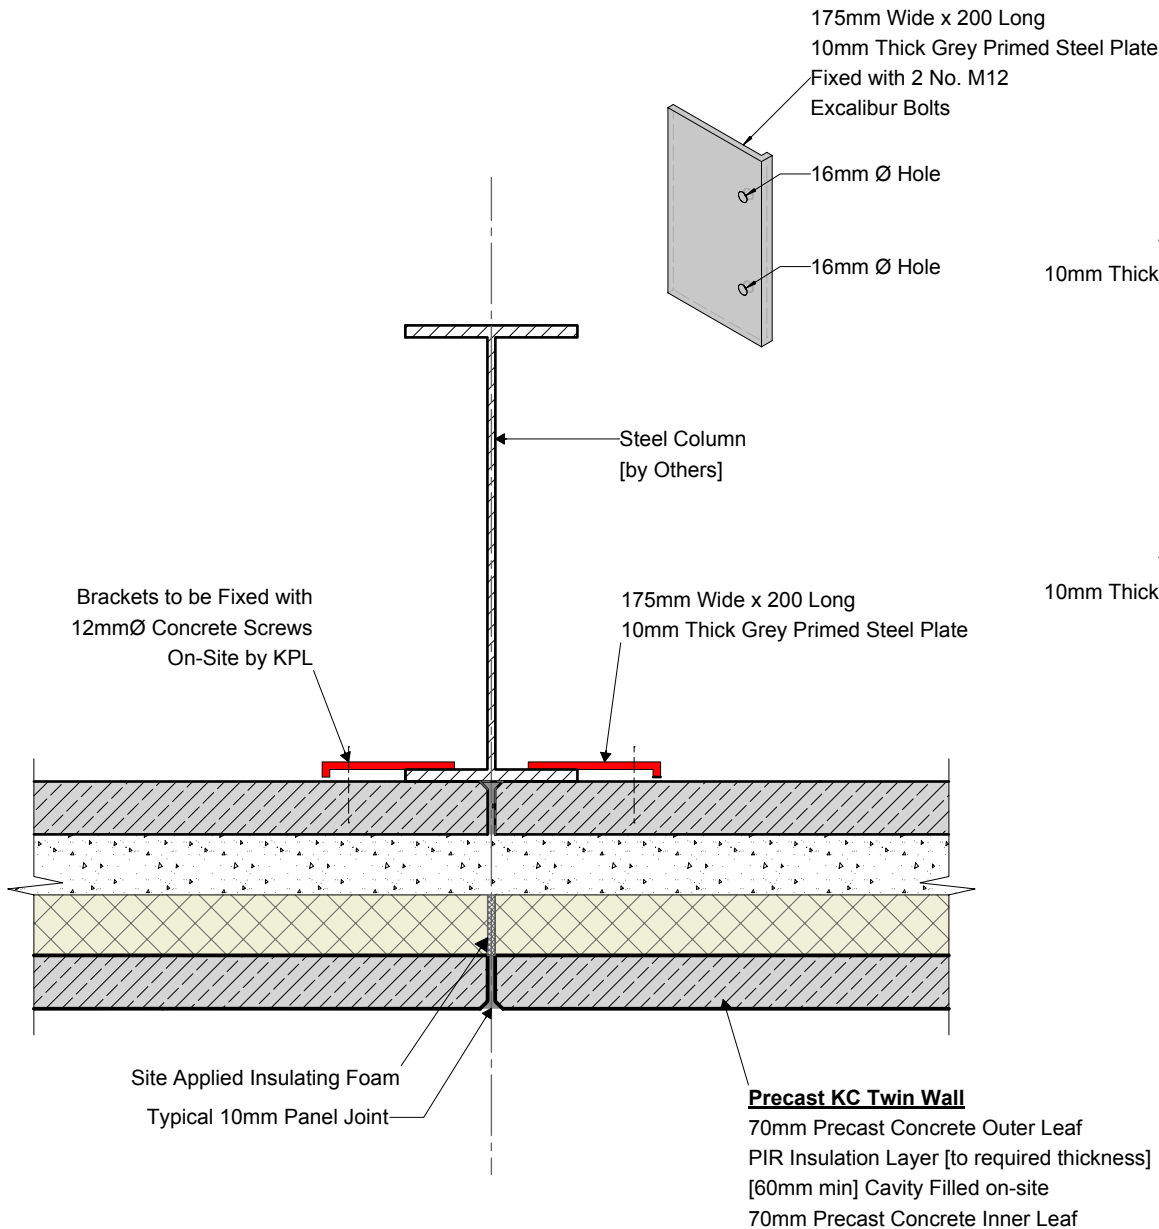

KC208 - Option Steel Bracket Fixing Detail

 <p>KEEGAN PRECAST PRECAST TWIN WALL & FLOOR PRODUCTS</p>		<p>Trammon, Rathmolyon, Co. Meath IRL Tel: +353 (0)46 95 55116 UK Tel: +44 (0)131 516 7507 +44 (0)203 432 4901 Email: info@keeganprecast.com</p>
Type:	Typical Precast KC Wall Details	
Detail:	KC208 - Option Steel Bracket Fixing Detail	
Drawn by: MT	Date: 30/01/2017	Scale: 1:10