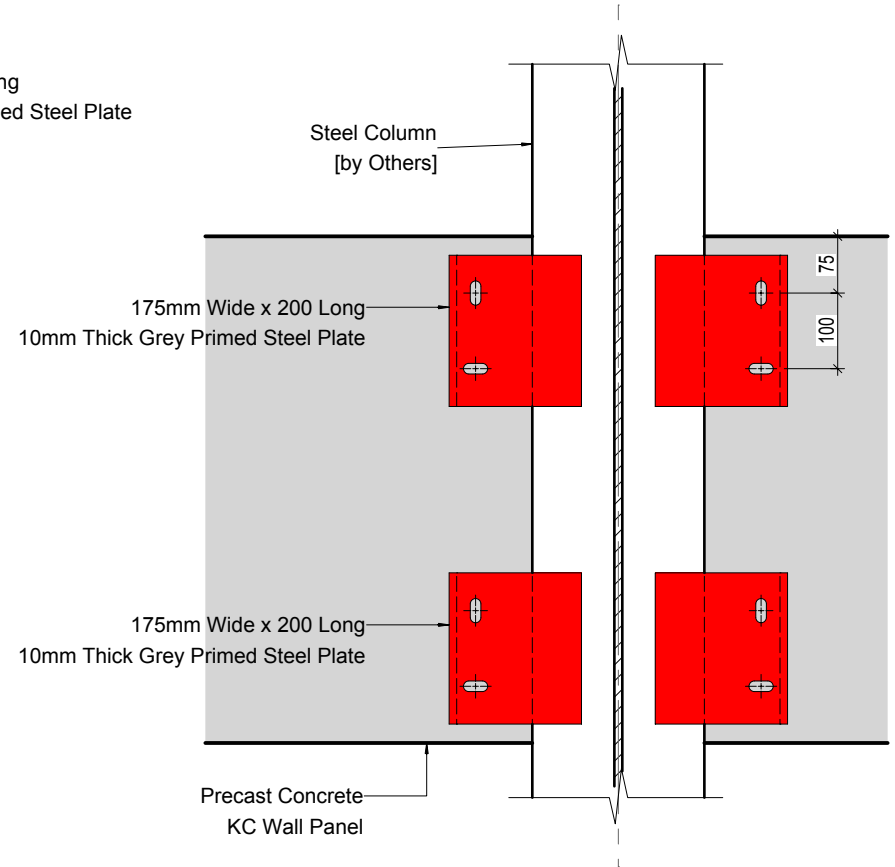

KC208 - Option Steel Bracket Fixing Detail

 <p>KEEGAN PRECAST PRECAST TWIN WALL & FLOOR PRODUCTS</p>		<p>Trammon, Rathmolyon, Co. Meath IRL Tel: +353 (0)46 95 55116 UK Tel: +44 (0)131 516 7507 +44 (0)203 432 4901 Email: info@keeganprecast.com</p>
Type:	Typical Precast KC Wall Details	
Detail:	KC208 - Option Steel Bracket Fixing Detail	
Drawn by: MT	Date: 30/01/2017	Scale: 1:10