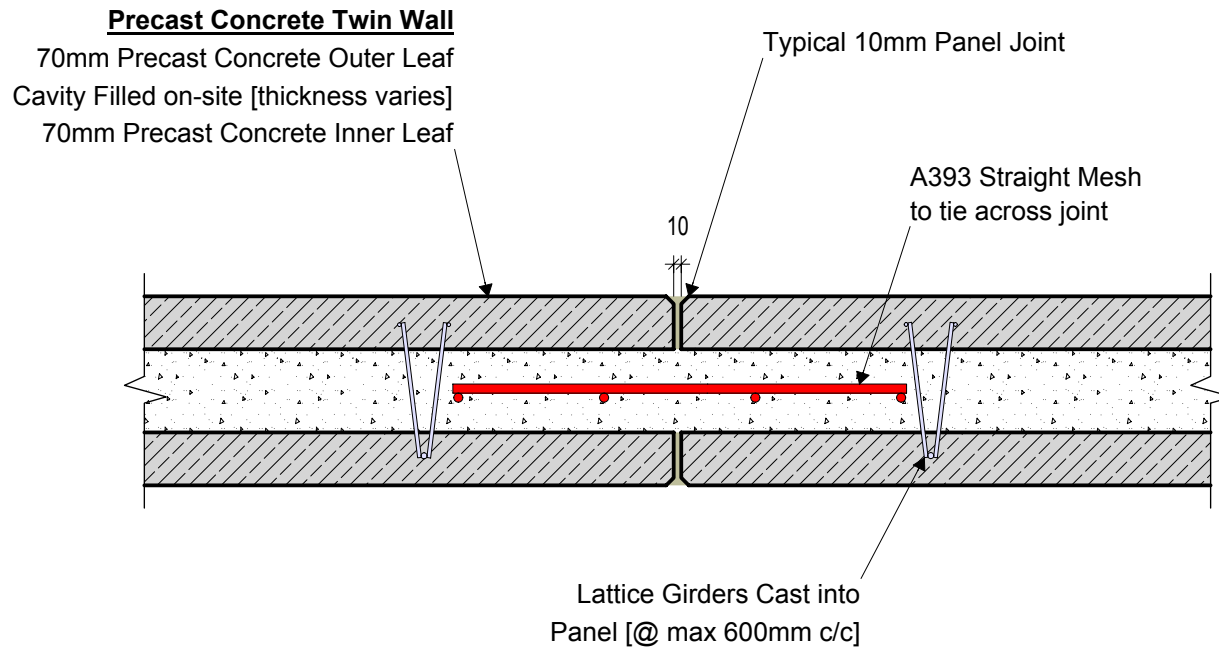

TW101 - Typical Vertical Joint

 KEEGAN PRECAST PRECAST TWIN WALL & FLOOR PRODUCTS	Trammon, Rathmolyon, Co. Meath IRL Tel: +353 (0)46 95 55116 UK Tel: +44 (0)131 516 7507 +44 (0)203 432 4901 Email: info@keeganprecast.com	
	Type:	Typical Precast Twin Wall Details
Detail:	TW101 - Typical Vertical Joint	
Drawn by: MT	Date: 30/01/2017	Scale: 1:10