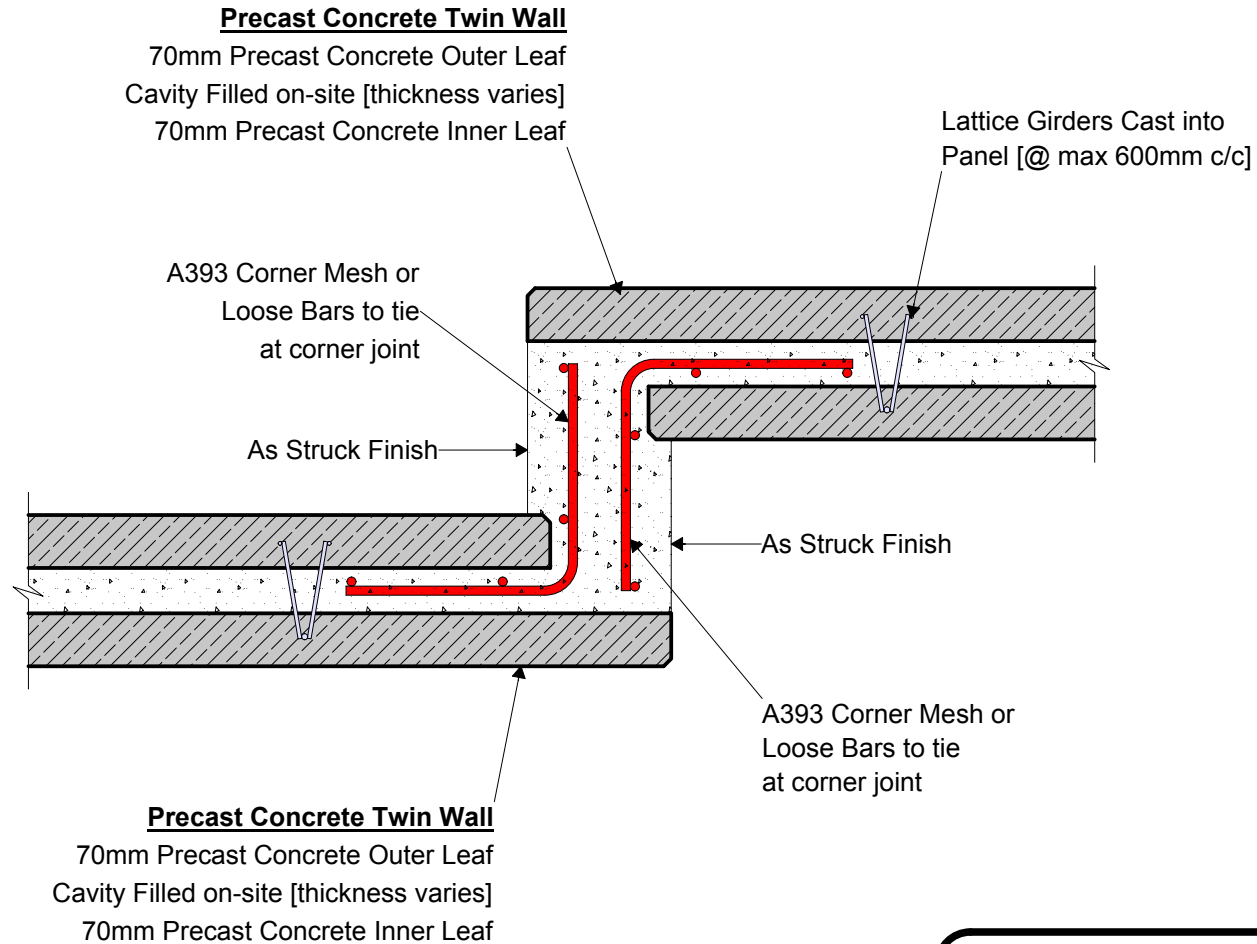

# TW106 - Stepped Wall Junction

 <b>KEEGAN PRECAST</b> PRECAST TWIN WALL & FLOOR PRODUCTS	Trammon, Rathmolyon, Co. Meath IRL Tel: +353 (0)46 95 55116 UK Tel: +44 (0)131 516 7507 +44 (0)203 432 4901 Email: info@keeganprecast.com	
	Type:	Typical Precast Twin Wall Details
Detail:	TW106 - Stepped Wall Junction	
Drawn by: MT	Date: 30/01/2017	Scale: 1:10