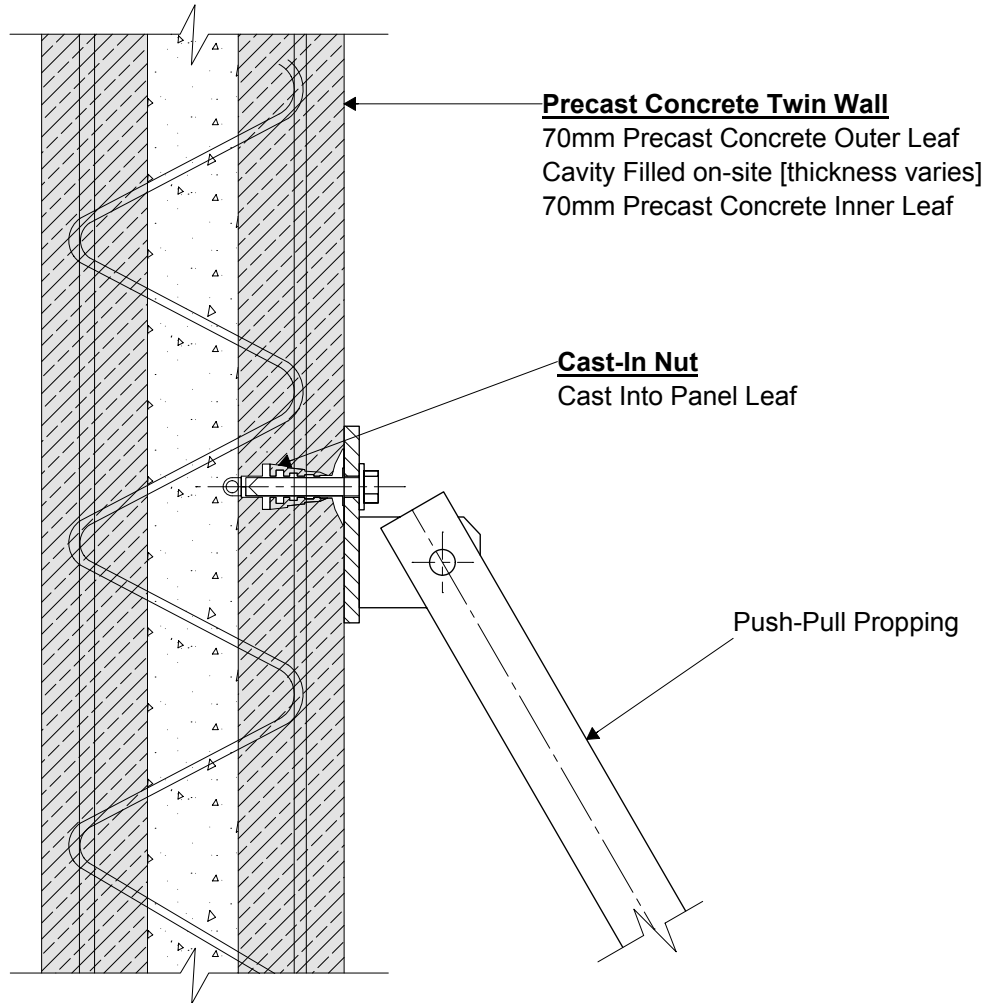

TW107 - Temporary Propping Detail

Typical Cast-In Nut

 KEEGAN PRECAST PRECAST TWIN WALL & FLOOR PRODUCTS		Trammon, Rathmolyon, Co. Meath IRL Tel: +353 (0)46 95 55116 UK Tel: +44 (0)131 516 7507 +44 (0)203 432 4901 Email: info@keeganprecast.com
Type:	Typical Precast Twin Wall Details	
Detail:	TW107 - Temporary Propping Detail	
Drawn by: MT	Date: 30/01/2017	Scale: 1:10