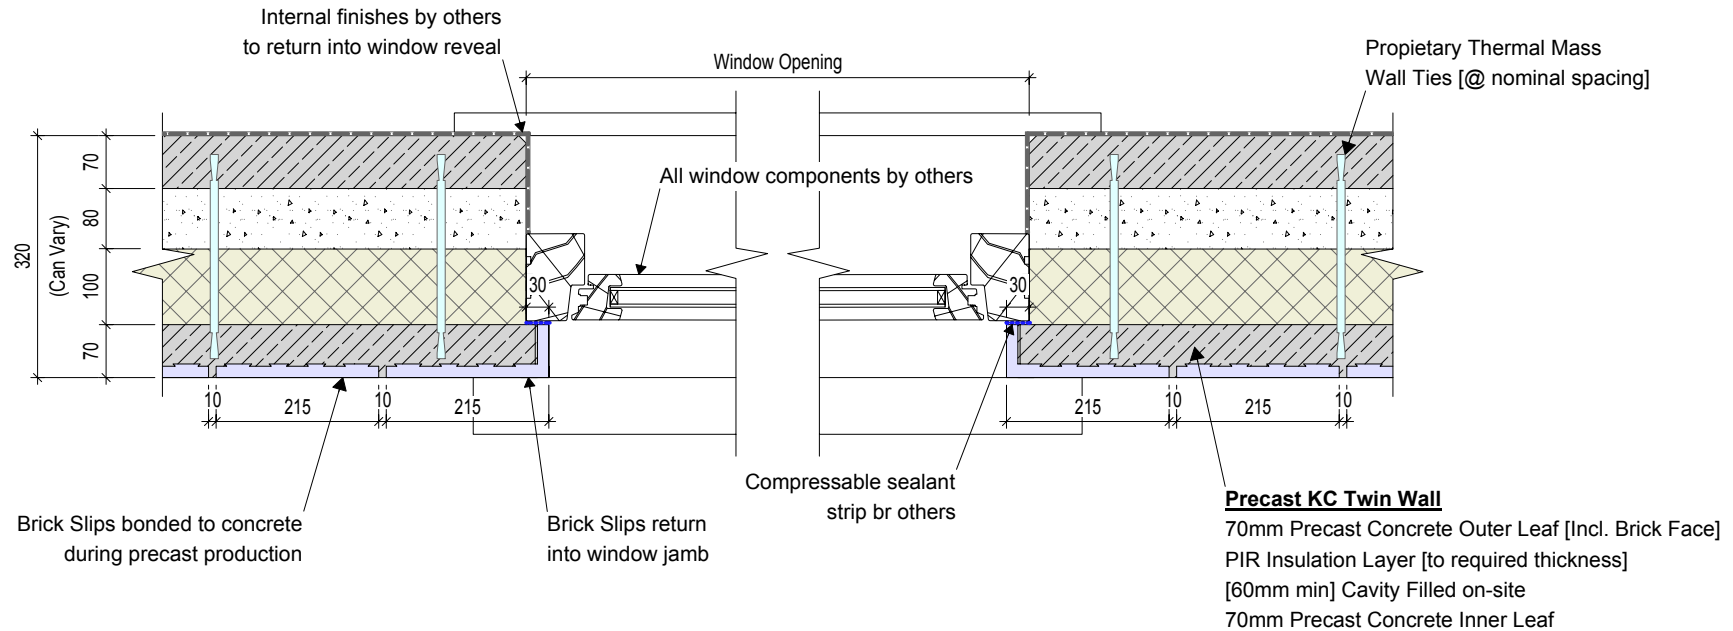

BW102 - Brick Slips @ Window Jamb

 KEEGAN PRECAST PRECAST TWIN WALL & FLOOR PRODUCTS	Trammon, Rathmolyon, Co. Meath IRL Tel: +353 (0)46 95 55116 UK Tel: +44 (0)131 516 7507 +44 (0)203 432 4901 Email: info@keeganprecast.com	
	Type: Typical Precast Twin Wall Details	Detail: BW102 - Brick Slips @ Window Jamb
Drawn by: JOB	Date: 18/05/2017	Scale: 1:10