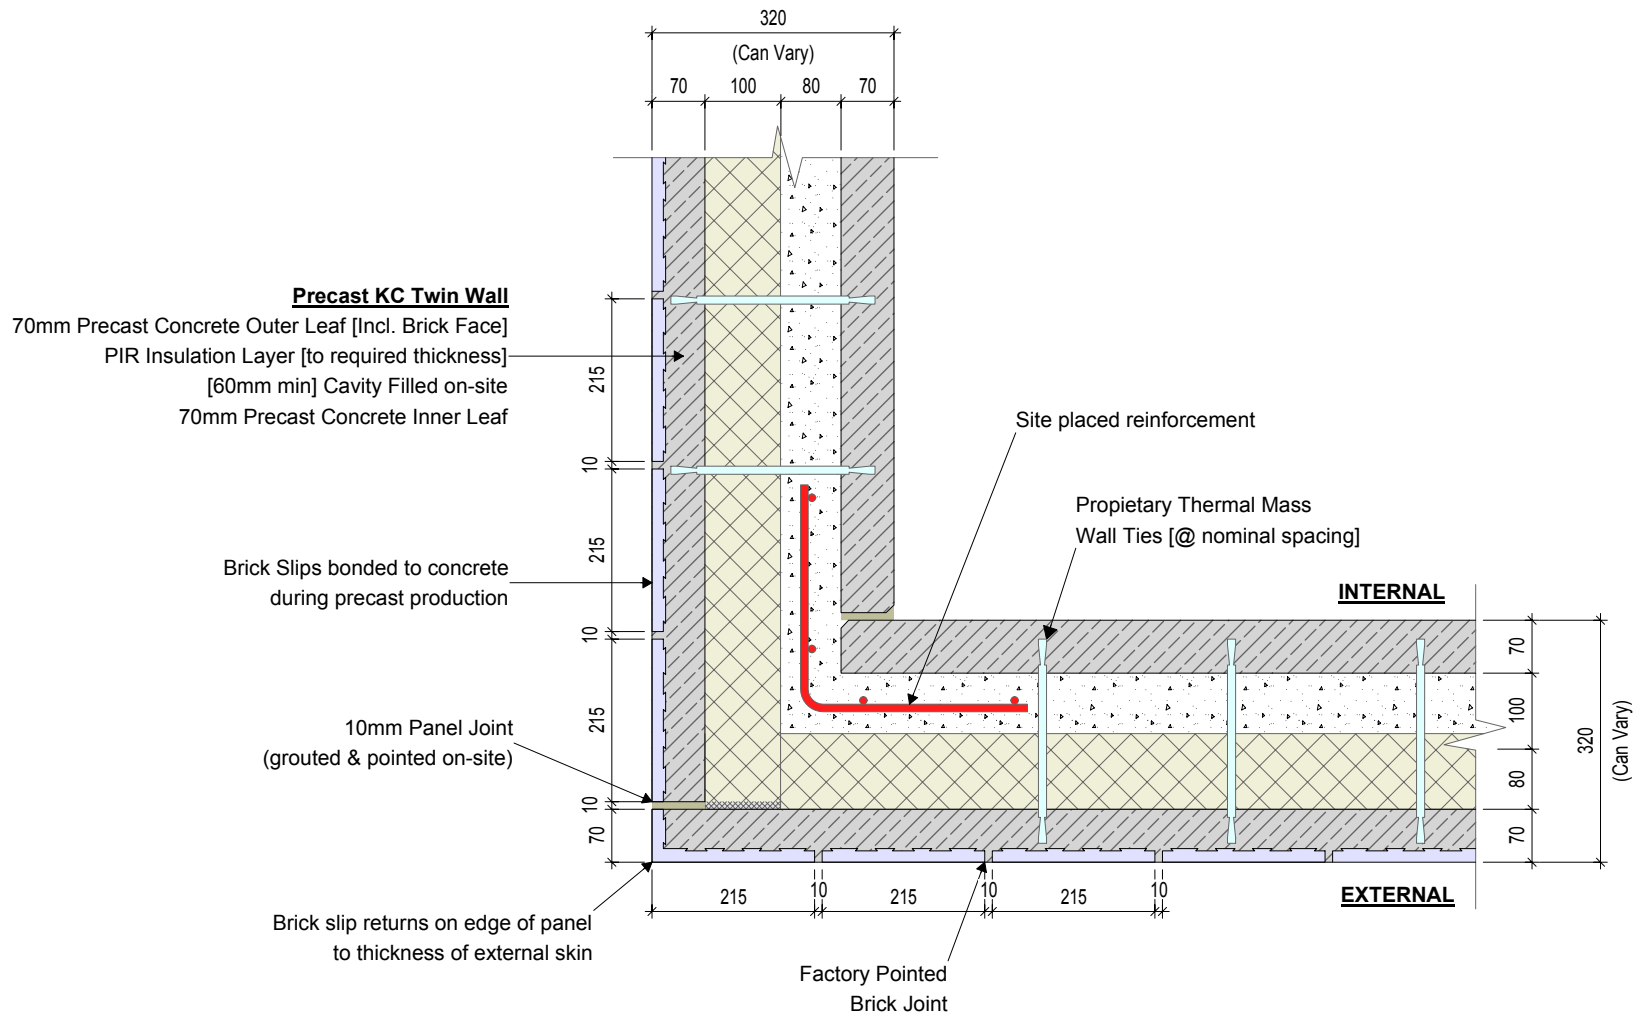

# BW105 - Brick Slips @ Typical External Corner

 <p><b>KEEGAN PRECAST</b>          PRECAST TWIN WALL &amp; FLOOR PRODUCTS</p>		<p>Trammon, Rathmolyon, Co. Meath  <b>IRL Tel:</b> +353 (0)46 95 55116  <b>UK Tel:</b> +44 (0)131 516 7507                  +44 (0)203 432 4901  <b>Email:</b> info@keeganprecast.com</p>
Type:	Typical Precast Twin Wall Details	
Detail:	<b>BW105 - Brick Slips @ Typical External Corner</b>	
Drawn by: <b>JOB</b>	Date: 18/05/2017	Scale: 1:10