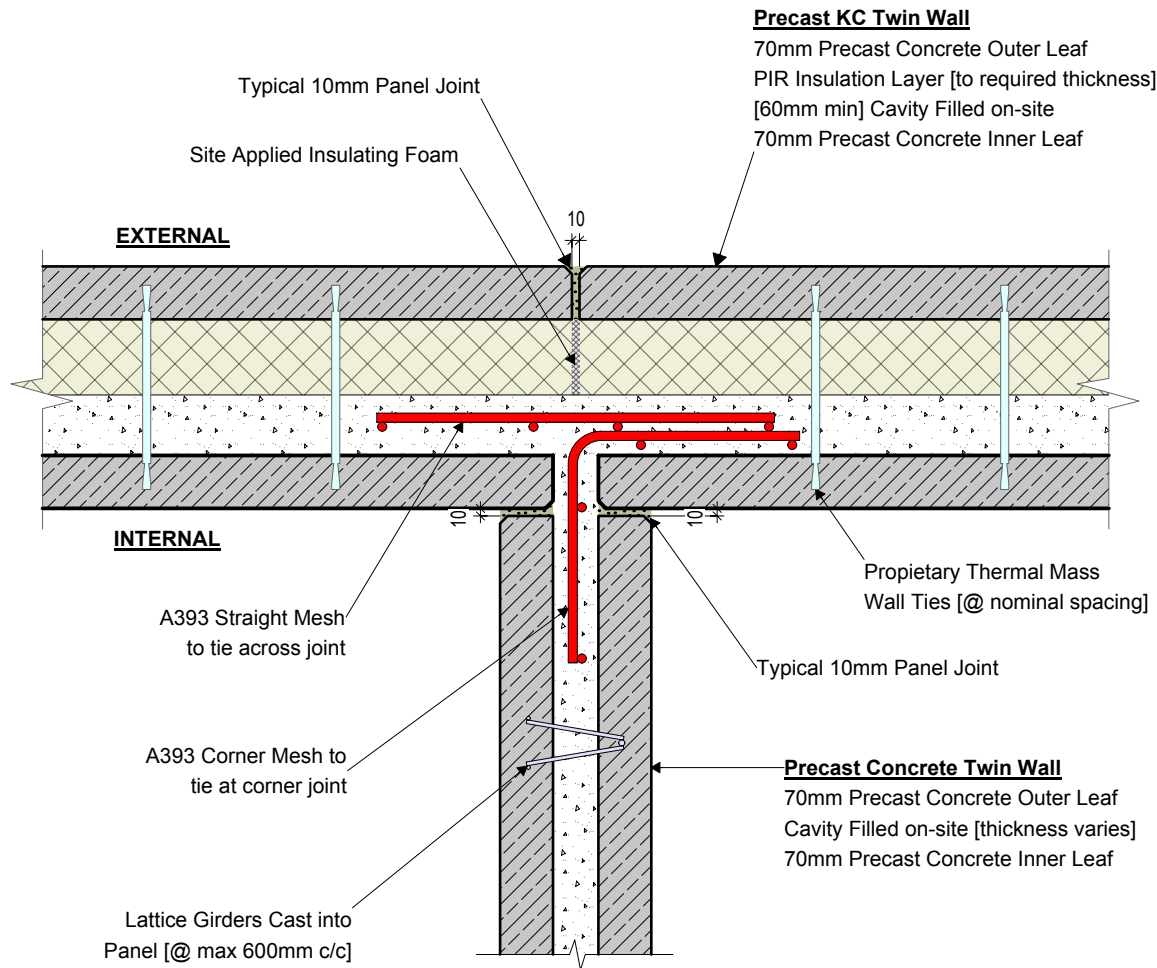

KC203 - Junction with Internal Twin Wall

 KEEGAN PRECAST PRECAST TWIN WALL & FLOOR PRODUCTS	Trammon, Rathmolyon, Co. Meath IRL Tel: +353 (0)46 95 55116 UK Tel: +44 (0)131 516 7507 +44 (0)203 432 4901 Email: info@keeganprecast.com	
	Type: Typical Precast KC Wall Details	Detail: KC203 - Junction with Internal Twin Wall
Drawn by: MT	Date: 30/01/2017	Scale: 1:10

H/W = 210 / 297 (0.06m²)