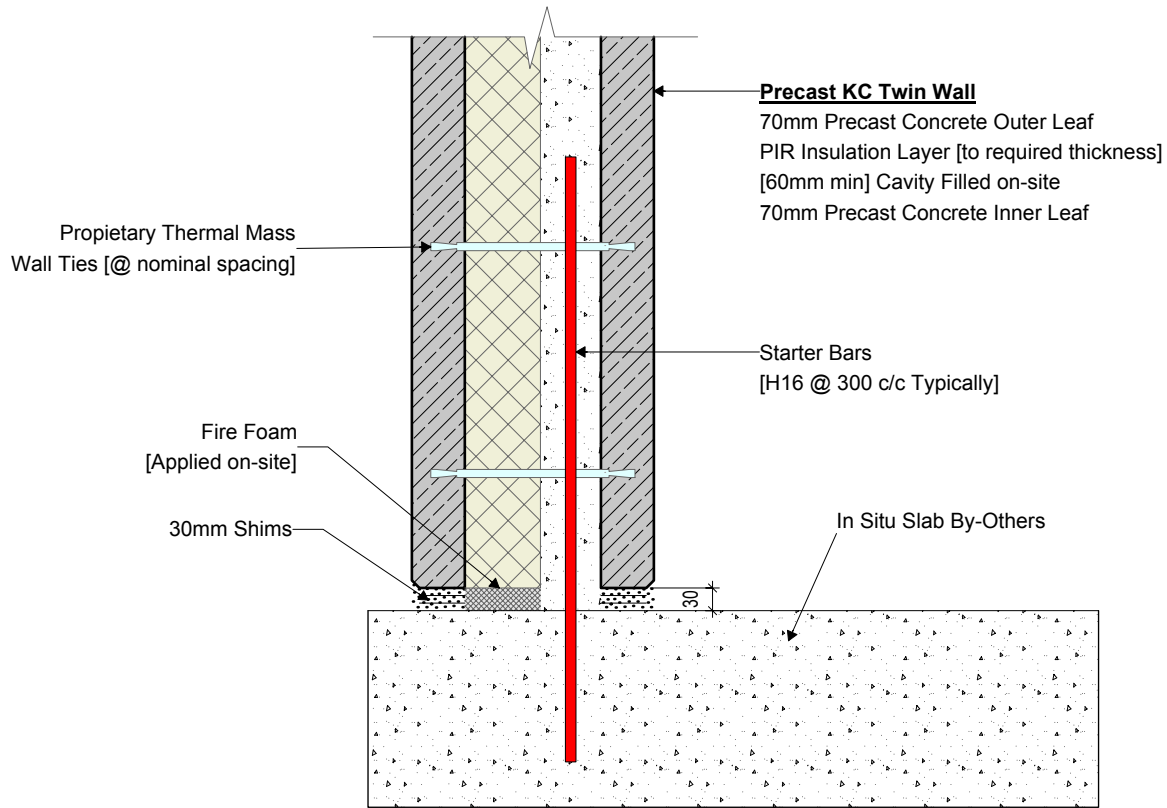

# KC205 - Ground-Floor Base Detail

 <b>KEEGAN PRECAST</b> PRECAST TWIN WALL & FLOOR PRODUCTS	Trammon, Rathmolyon, Co. Meath IRL Tel: +353 (0)46 95 55116 UK Tel: +44 (0)131 516 7507 +44 (0)203 432 4901 Email: info@keeganprecast.com	
	Type:	Typical Precast KC Wall Details
Detail:	<b>KC205 - Ground-Floor Base Detail</b>	
Drawn by: MT	Date: 30/01/2017	Scale: 1:10

H/W = 210 / 297 (0.06m<sup>2</sup>)