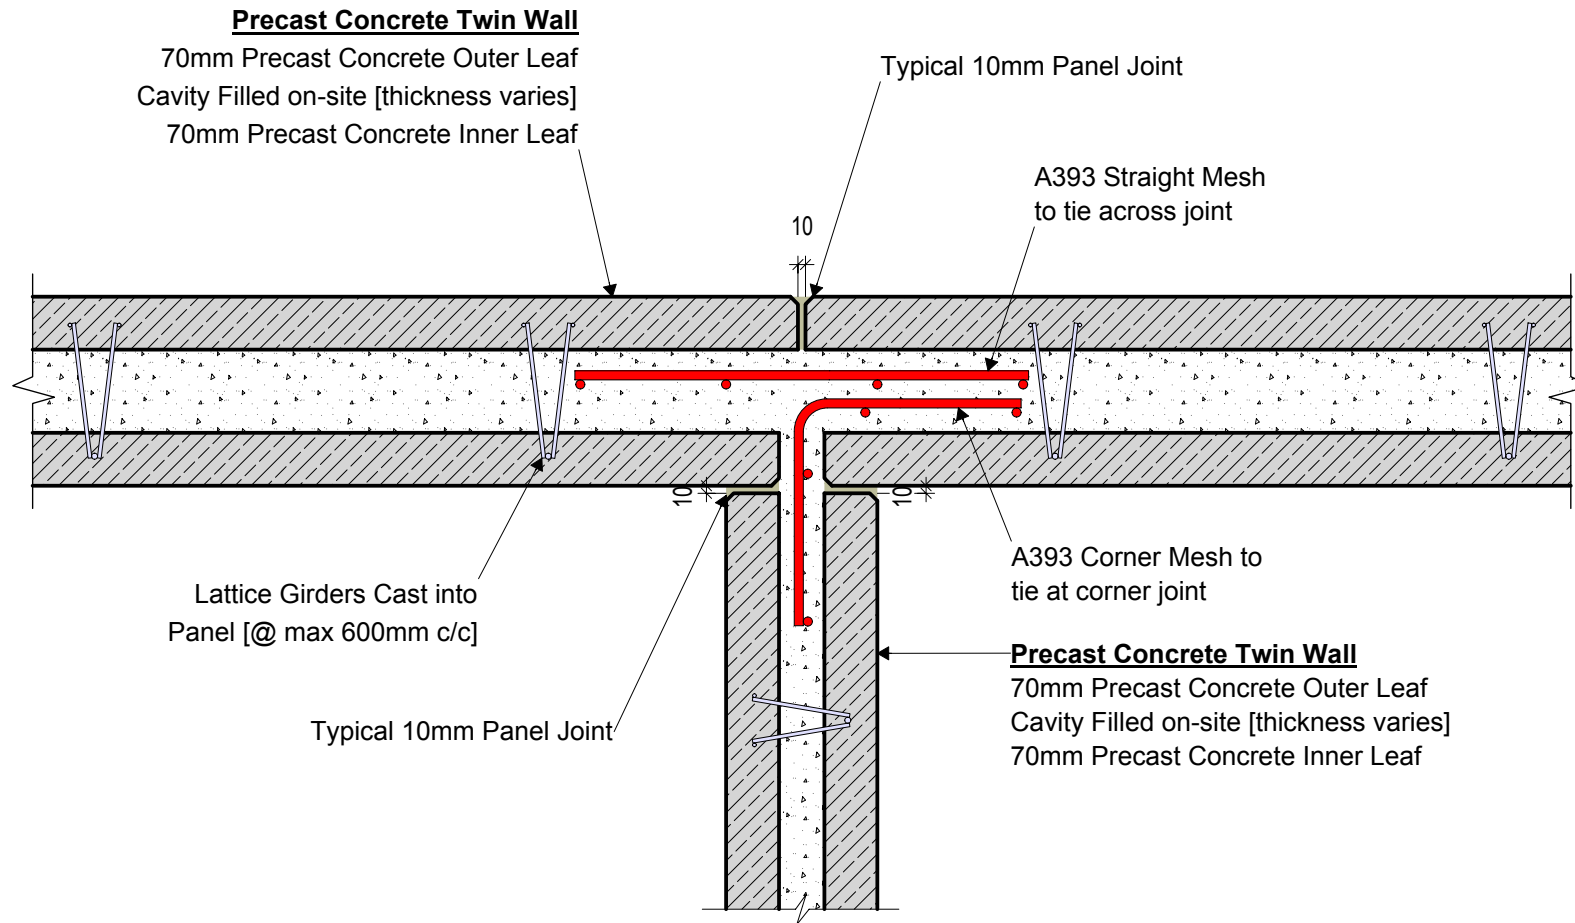

TW104 - Typical T-Junction

 KEEGAN PRECAST PRECAST TWIN WALL & FLOOR PRODUCTS	Trammon, Rathmolyon, Co. Meath IRL Tel: +353 (0)46 95 55116 UK Tel: +44 (0)131 516 7507 +44 (0)203 432 4901 Email: info@keeganprecast.com	
	Type:	Typical Precast Twin Wall Details
Detail:	TW104 - Typical T-Junction	
Drawn by: MT	Date: 30/01/2017	Scale: 1:10