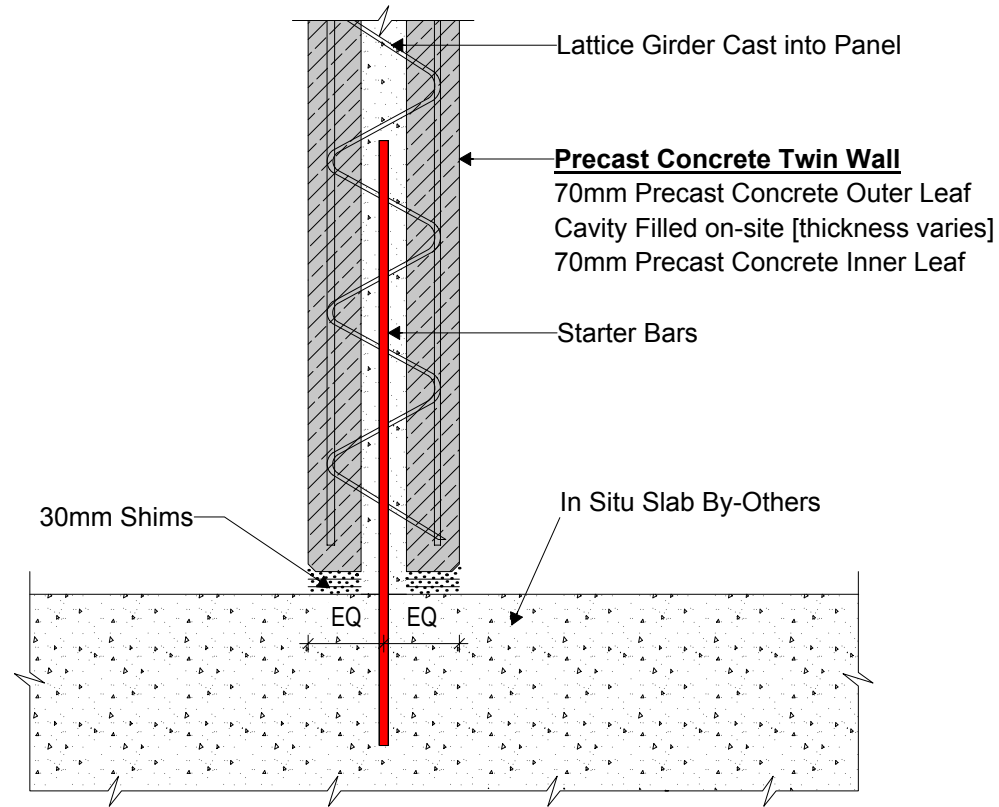

TW108 - Ground-Floor Base Detail

 KEEGAN PRECAST PRECAST TWIN WALL & FLOOR PRODUCTS	Trammon, Rathmolyon, Co. Meath IRL Tel: +353 (0)46 95 55116 UK Tel: +44 (0)131 516 7507 +44 (0)203 432 4901 Email: info@keeganprecast.com	
	Type:	Typical Precast Twin Wall Details
Detail:	TW108 - Ground-Floor Base Detail	
Drawn by: MT	Date: 30/01/2017	Scale: 1:10