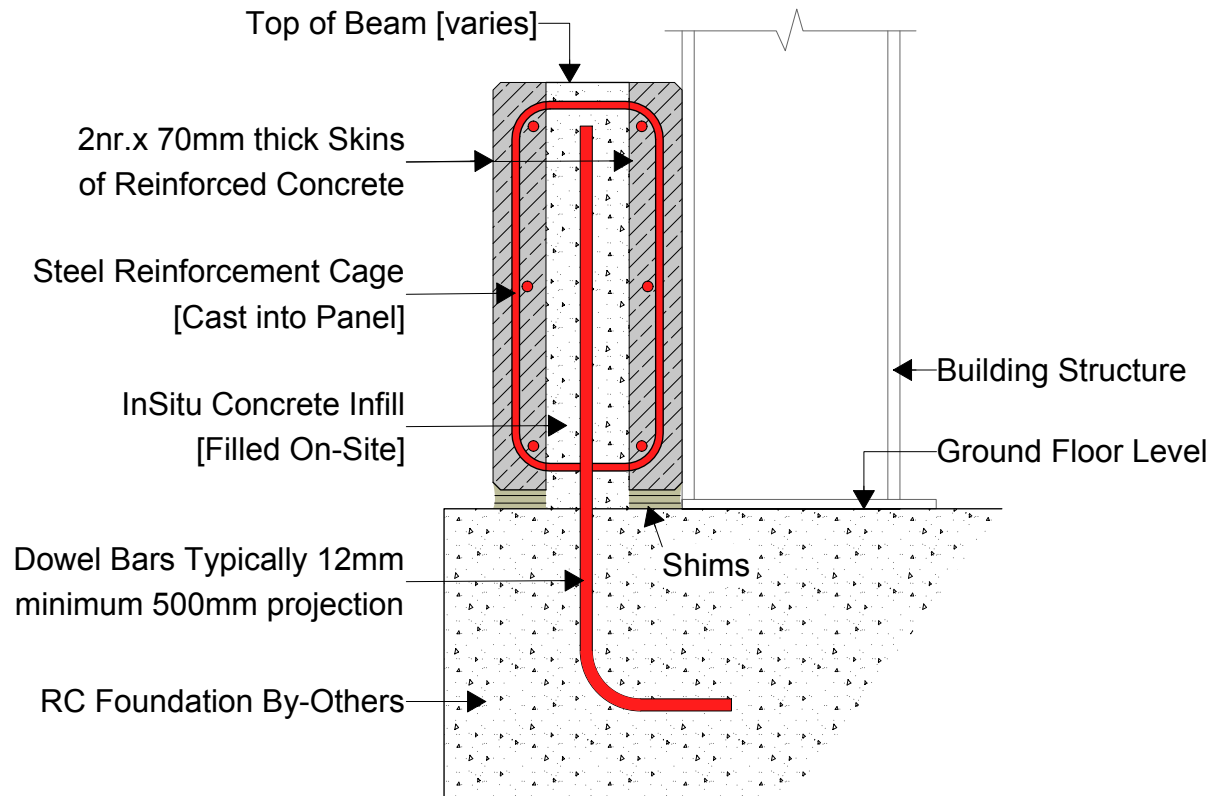

TW114 - Twinwall Beam Base Detail

 KEEGAN PRECAST PRECAST TWIN WALL & FLOOR PRODUCTS	Trammon, Rathmolyon, Co. Meath IRL Tel: +353 (0)46 95 55116 UK Tel: +44 (0)131 516 7507 +44 (0)203 432 4901 Email: info@keeganprecast.com	
	Type:	Typical Precast Twinwall Beam Details
Detail:	TW114 - Twinwall Beam Base Detail	
Drawn by: MT	Date: 30/01/2017	Scale: 1:10